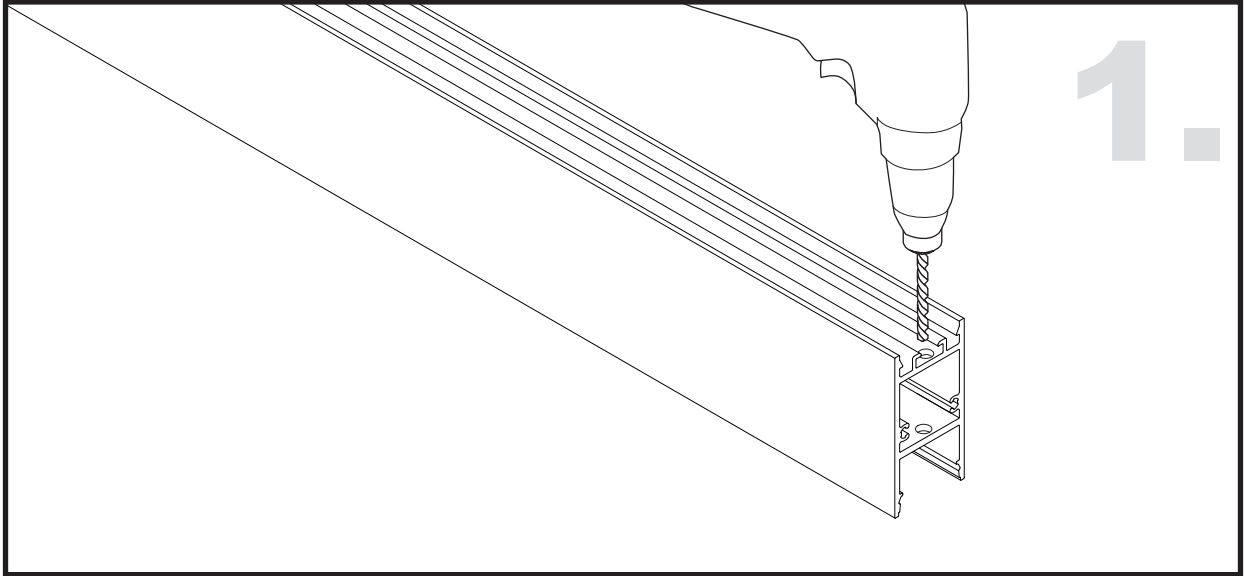

Unit:mm

Aluminium LED Profile LW-U20

Suspended

	Name	Code	Material	Color	Other
①	Aluminum Profile	U20	Aluminum	Silver / White / Black / RAL color	
②	LED strip	-	-	-	MAX. 19.2 W/m
④	Endcap (with hole)	U20-Cap	Aluminum alloy	Silver / Black/white/RAL color	-
⑤	Suspension Kits	Sus.KitsA	Stainless Steel	ecru	-

③ Optional Diffuser(PMMA/PC)

Color	Light Transmittance	Code
Opal	43%	U20-O
Milky	-	-
Frosted	-	-
Clear	-	-

SUSPENDED INSTALLING INSTRUCTIONS