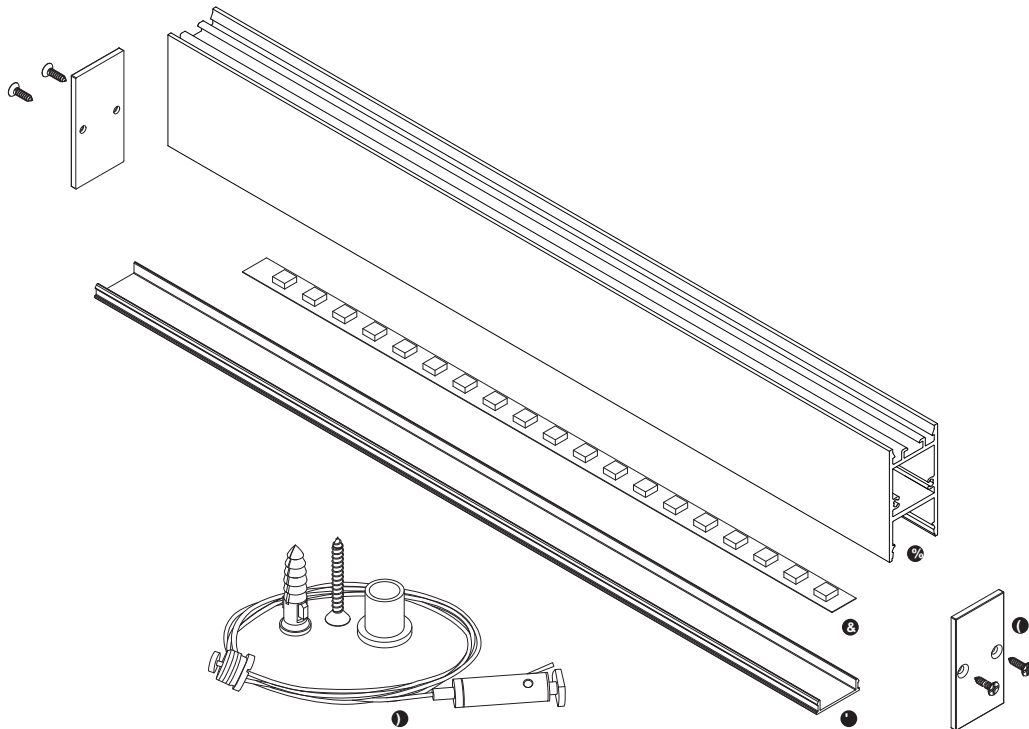

Unit:mm

Aluminium LED Profile LW-U20

Suspended

	Name	Code	Material	Color	Other
①	Aluminum Profile	U20	Aluminum	Silver / White / Black / RAL color	
②	LED strip	-	-	-	MAX. 19.2 W/m
④	Endcap (with hole)	U20-Cap	Aluminum alloy	Silver / Black/white/RAL color	-
⑤	Suspension Kits	Sus.KitsA	Stainless Steel	ecru	-

③ Optional Diffuser(PMMA/PC)

Color	Light Transmittance	Code
Opal	43%	U20-O
Milky	-	-
Frosted	-	-
Clear	-	-

SUSPENDED INSTALLING INSTRUCTIONS