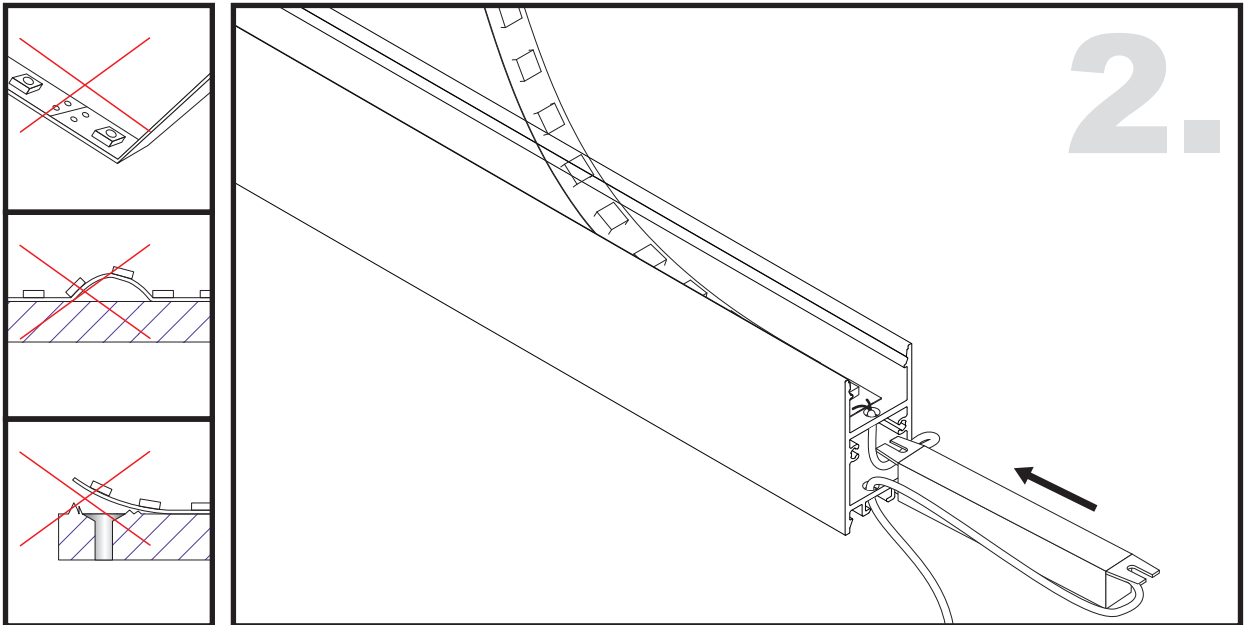

Unit:mm

Aluminium LED Profile LW-U20

Suspended

	Name	Code	Material	Color	Other
①	Aluminum Profile	U20	Aluminum	Silver / White / Black / RAL color	
②	LED strip	-	-	-	MAX. 19.2 W/m
④	Endcap (with hole)	U20-Cap	Aluminum alloy	Silver / Black/white/RAL color	-
⑤	Suspension Kits	Sus.KitsA	Stainless Steel	ecru	-

③ Optional Diffuser(PMMA/PC)

Color	Light Transmittance	Code
Opal	43%	U20-O
Milky	-	-
Frosted	-	-
Clear	-	-

SUSPENDED INSTALLING INSTRUCTIONS